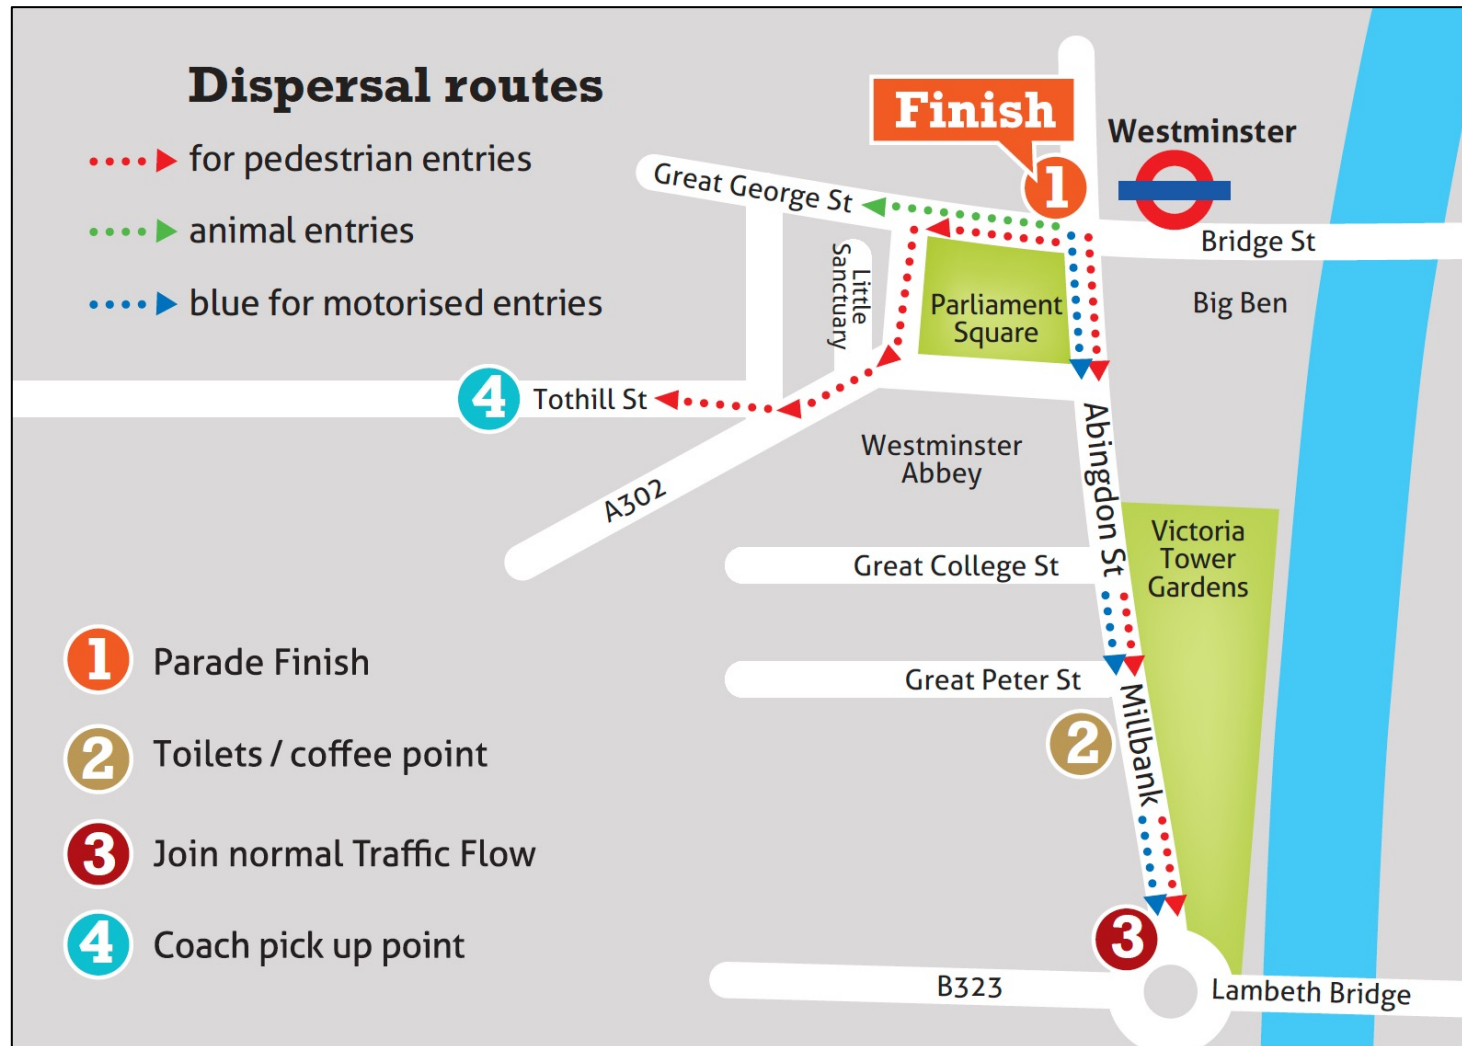

LONDON NEW YEAR'S DAY 2024

PARADE ROUTE

EVENT MAPS:-

PARTICIPANT ARRIVALS – BERKELEY SQUARE

EVENT MAPS:- PARLIAMENT STREET 'FINALE' AREA

EVENT MAPS:- PARTICIPANTS DISPERSAL ROUTES

EVENT AREA

 **ROADS CLOSED TO VEHICLES**
04:00 – 18:30

Berkeley Square / Piccadilly / St James's St & Pall Mall

Piccadilly eastbound including the underpass, Hyde Park Corner on-slip and all side roads to Berkeley Street

Piccadilly westbound including the bus lane from Regent Street, St James's Street and Arlington Street

Berkeley Square including all access roads onto the square, plus advance warnings to Park Lane, Curzon Street, South Audley Street and Grosvenor Square

Event Infrastructure Street Closures

Whitehall / Parliament Street

Whitehall (from Horse Guards Avenue to Parliament Square) / Parliament Street / Horse Guards Avenue (westbound only from Victoria Embankment)

Whitehall (Trafalgar Square to Horse Guards Avenue) / Great Scotland Yard