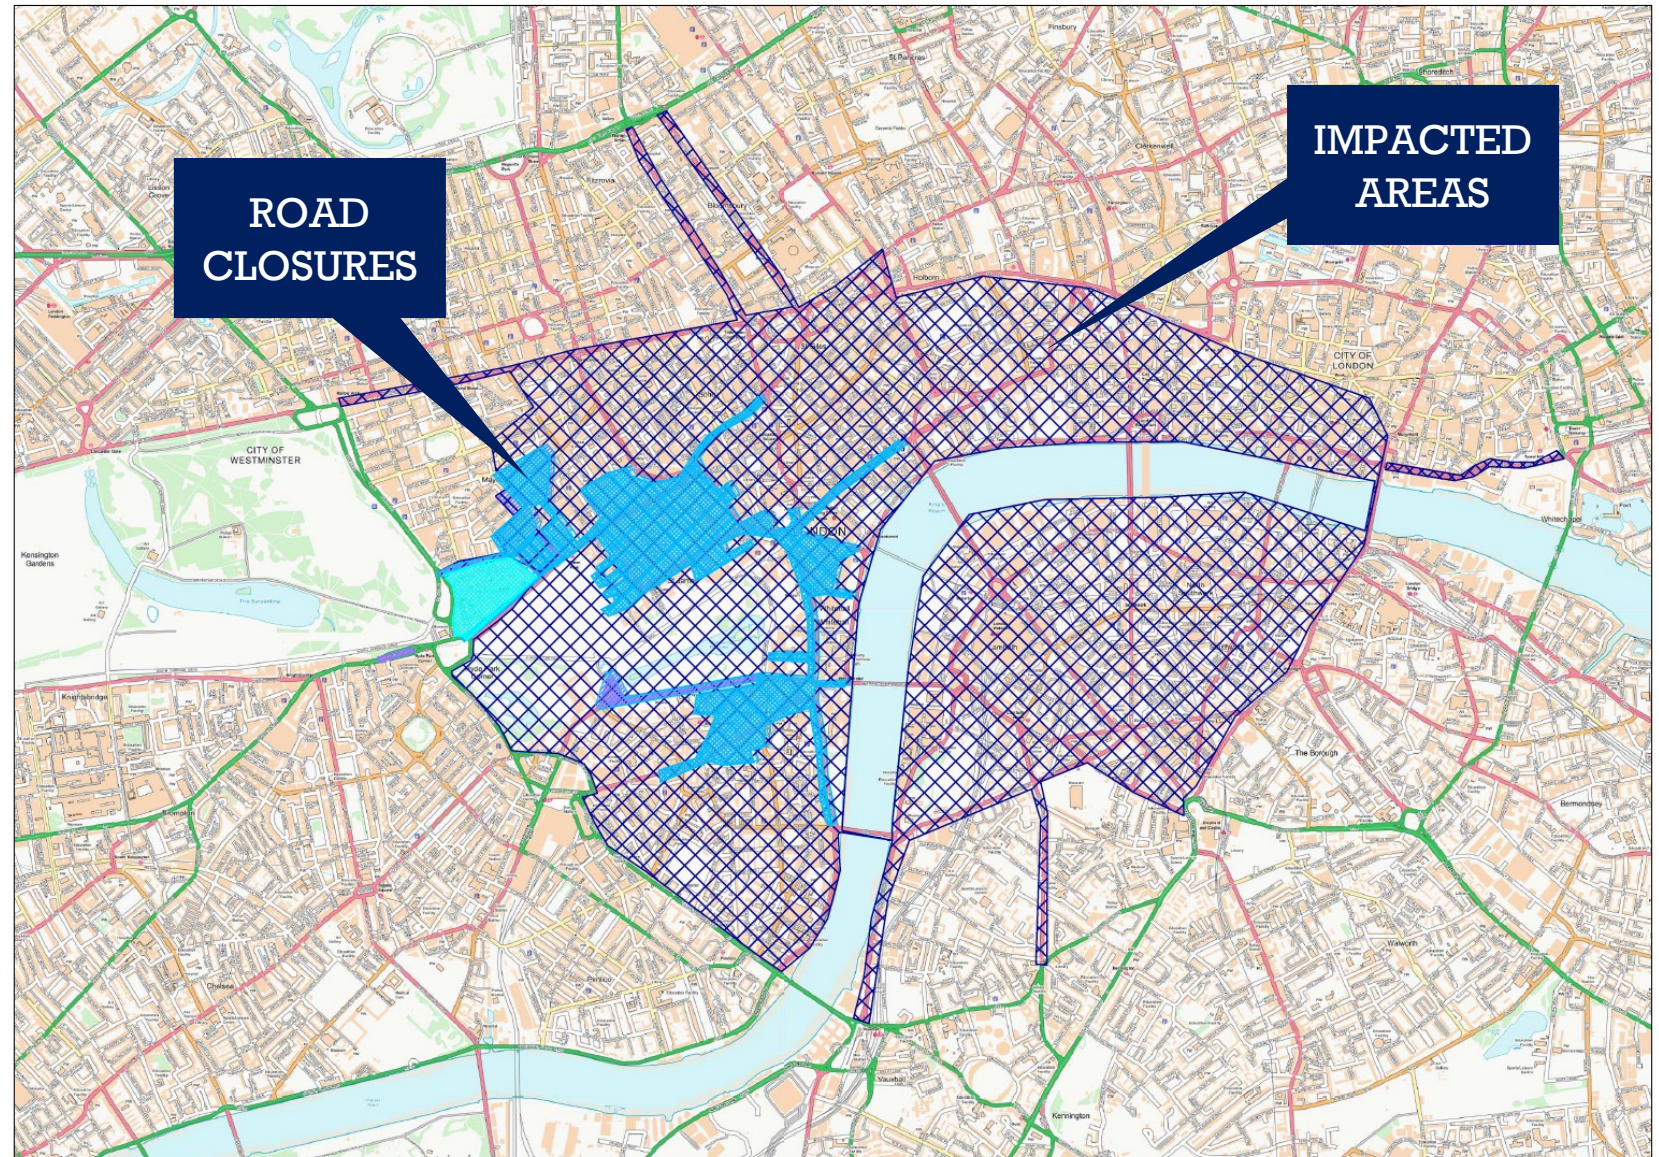

LONDON NEW YEAR'S DAY 2024

PARADE ROUTE

EVENT MAPS:-

PARTICIPANT ARRIVALS – BERKELEY SQUARE

EVENT MAPS:- PARLIAMENT STREET 'FINALE' AREA

EVENT MAPS:- PARTICIPANTS DISPERSAL ROUTES

EVENT AREA

 **ROADS CLOSED TO VEHICLES**
04:00 – 18:30

 **IMPACTED AREAS MAY BE BUSIER THAN USUAL AND SUBJECT TO DIVERSIONS. PLEASE ALLOW ADDITIONAL TIME FOR TRAVEL & PLAN AHEAD.**

ROAD CLOSURES 03:30 – 18:30 – 1st JANUARY 2024

Parade Assembly & Event Infrastructure Street Closures

Berkeley Square / Piccadilly / St James's St & Pall Mall

Piccadilly eastbound including the underpass, Hyde Park Corner on-slip and all side roads to Berkeley Street

Piccadilly westbound including the bus lane from Regent Street, St James's Street and Arlington Street

Berkeley Square including all access roads onto the square, plus advance warnings to Park Lane, Curzon Street, South Audley Street and Grosvenor Square

Event Infrastructure Street Closures

Whitehall / Parliament Street