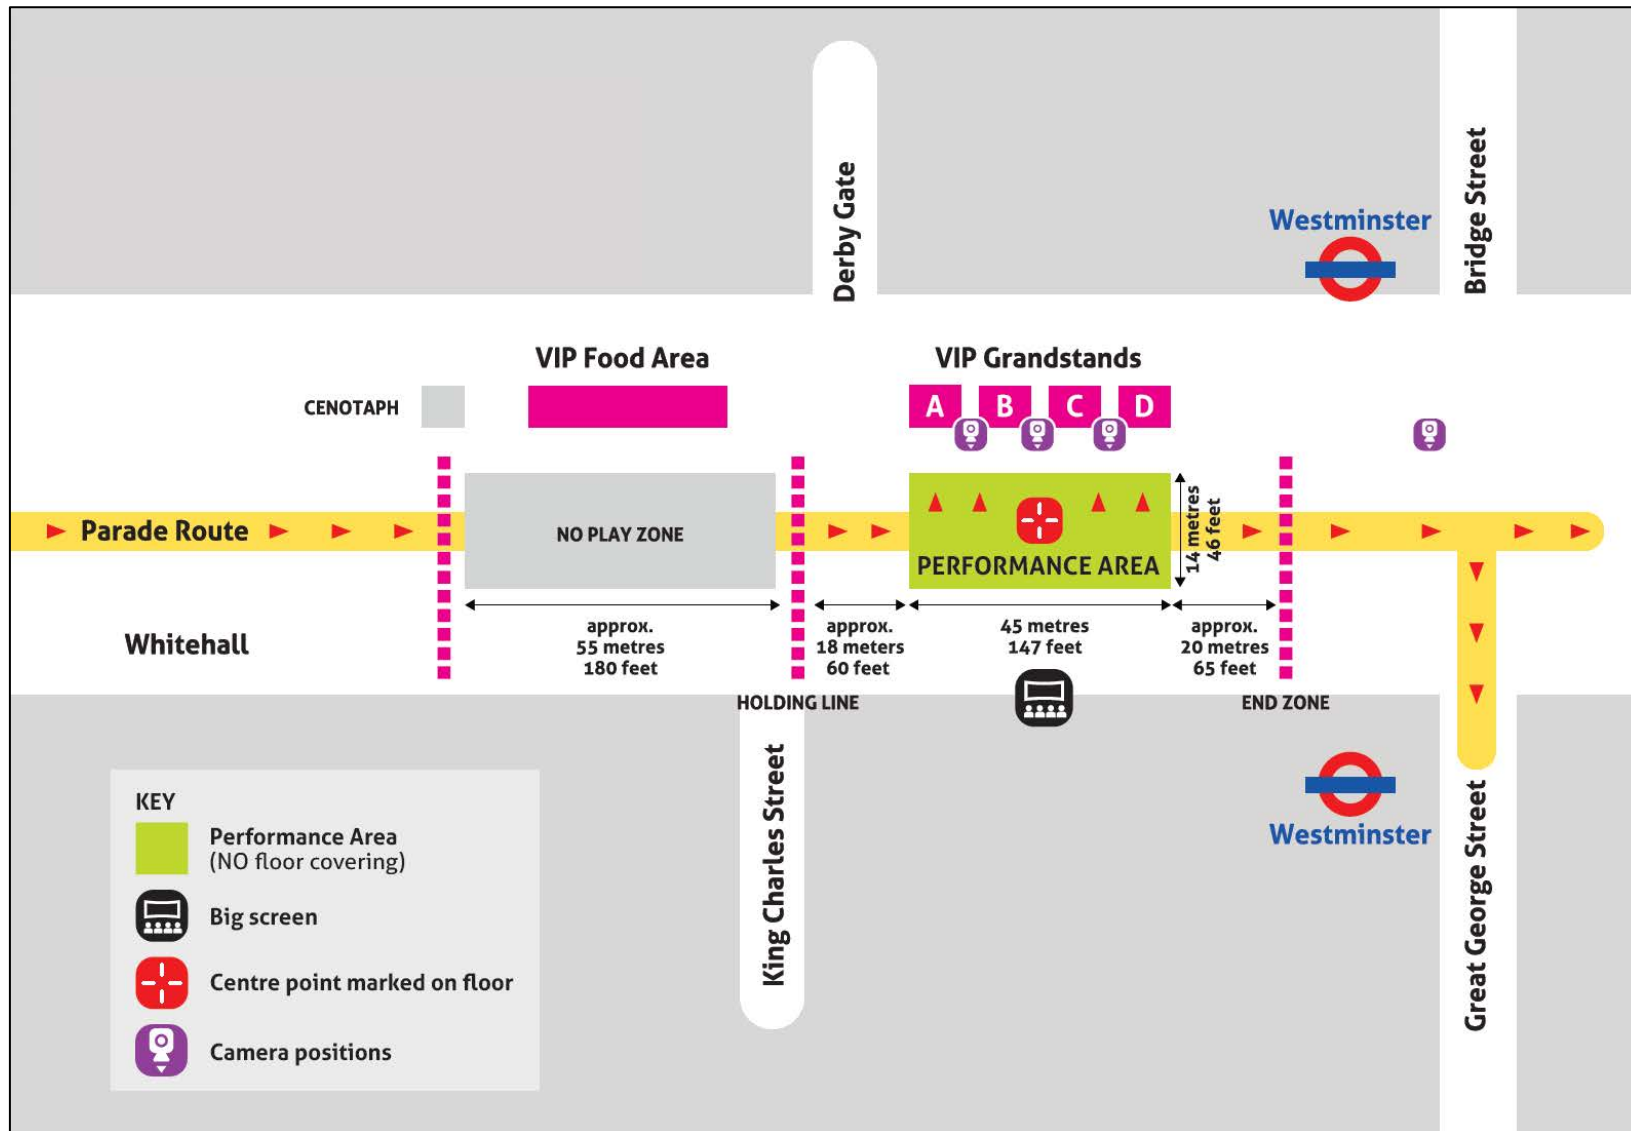

LONDON NEW YEAR'S DAY 2024

PARADE ROUTE

EVENT MAPS:-

PARTICIPANT ARRIVALS – BERKELEY SQUARE

EVENT MAPS:- PARLIAMENT STREET 'FINALE' AREA

EVENT MAPS:- PARTICIPANTS DISPERSAL ROUTES

EVENT AREA

 **ROADS CLOSED TO VEHICLES**
04:00 – 18:30

Berkeley Square / Piccadilly / St James's St & Pall Mall

Piccadilly eastbound including the underpass, Hyde Park Corner on-slip and all side roads to Berkeley Street

Piccadilly westbound including the bus lane from Regent Street, St James's Street and Arlington Street

Berkeley Square including all access roads onto the square, plus advance warnings to Park Lane, Curzon Street, South Audley Street and Grosvenor Square

Event Infrastructure Street Closures

Whitehall / Parliament Street

Whitehall (from Horse Guards Avenue to Parliament Square) / Parliament Street / Horse Guards Avenue (westbound only from Victoria Embankment)

Whitehall (Trafalgar Square to Horse Guards Avenue) / Great Scotland Yard