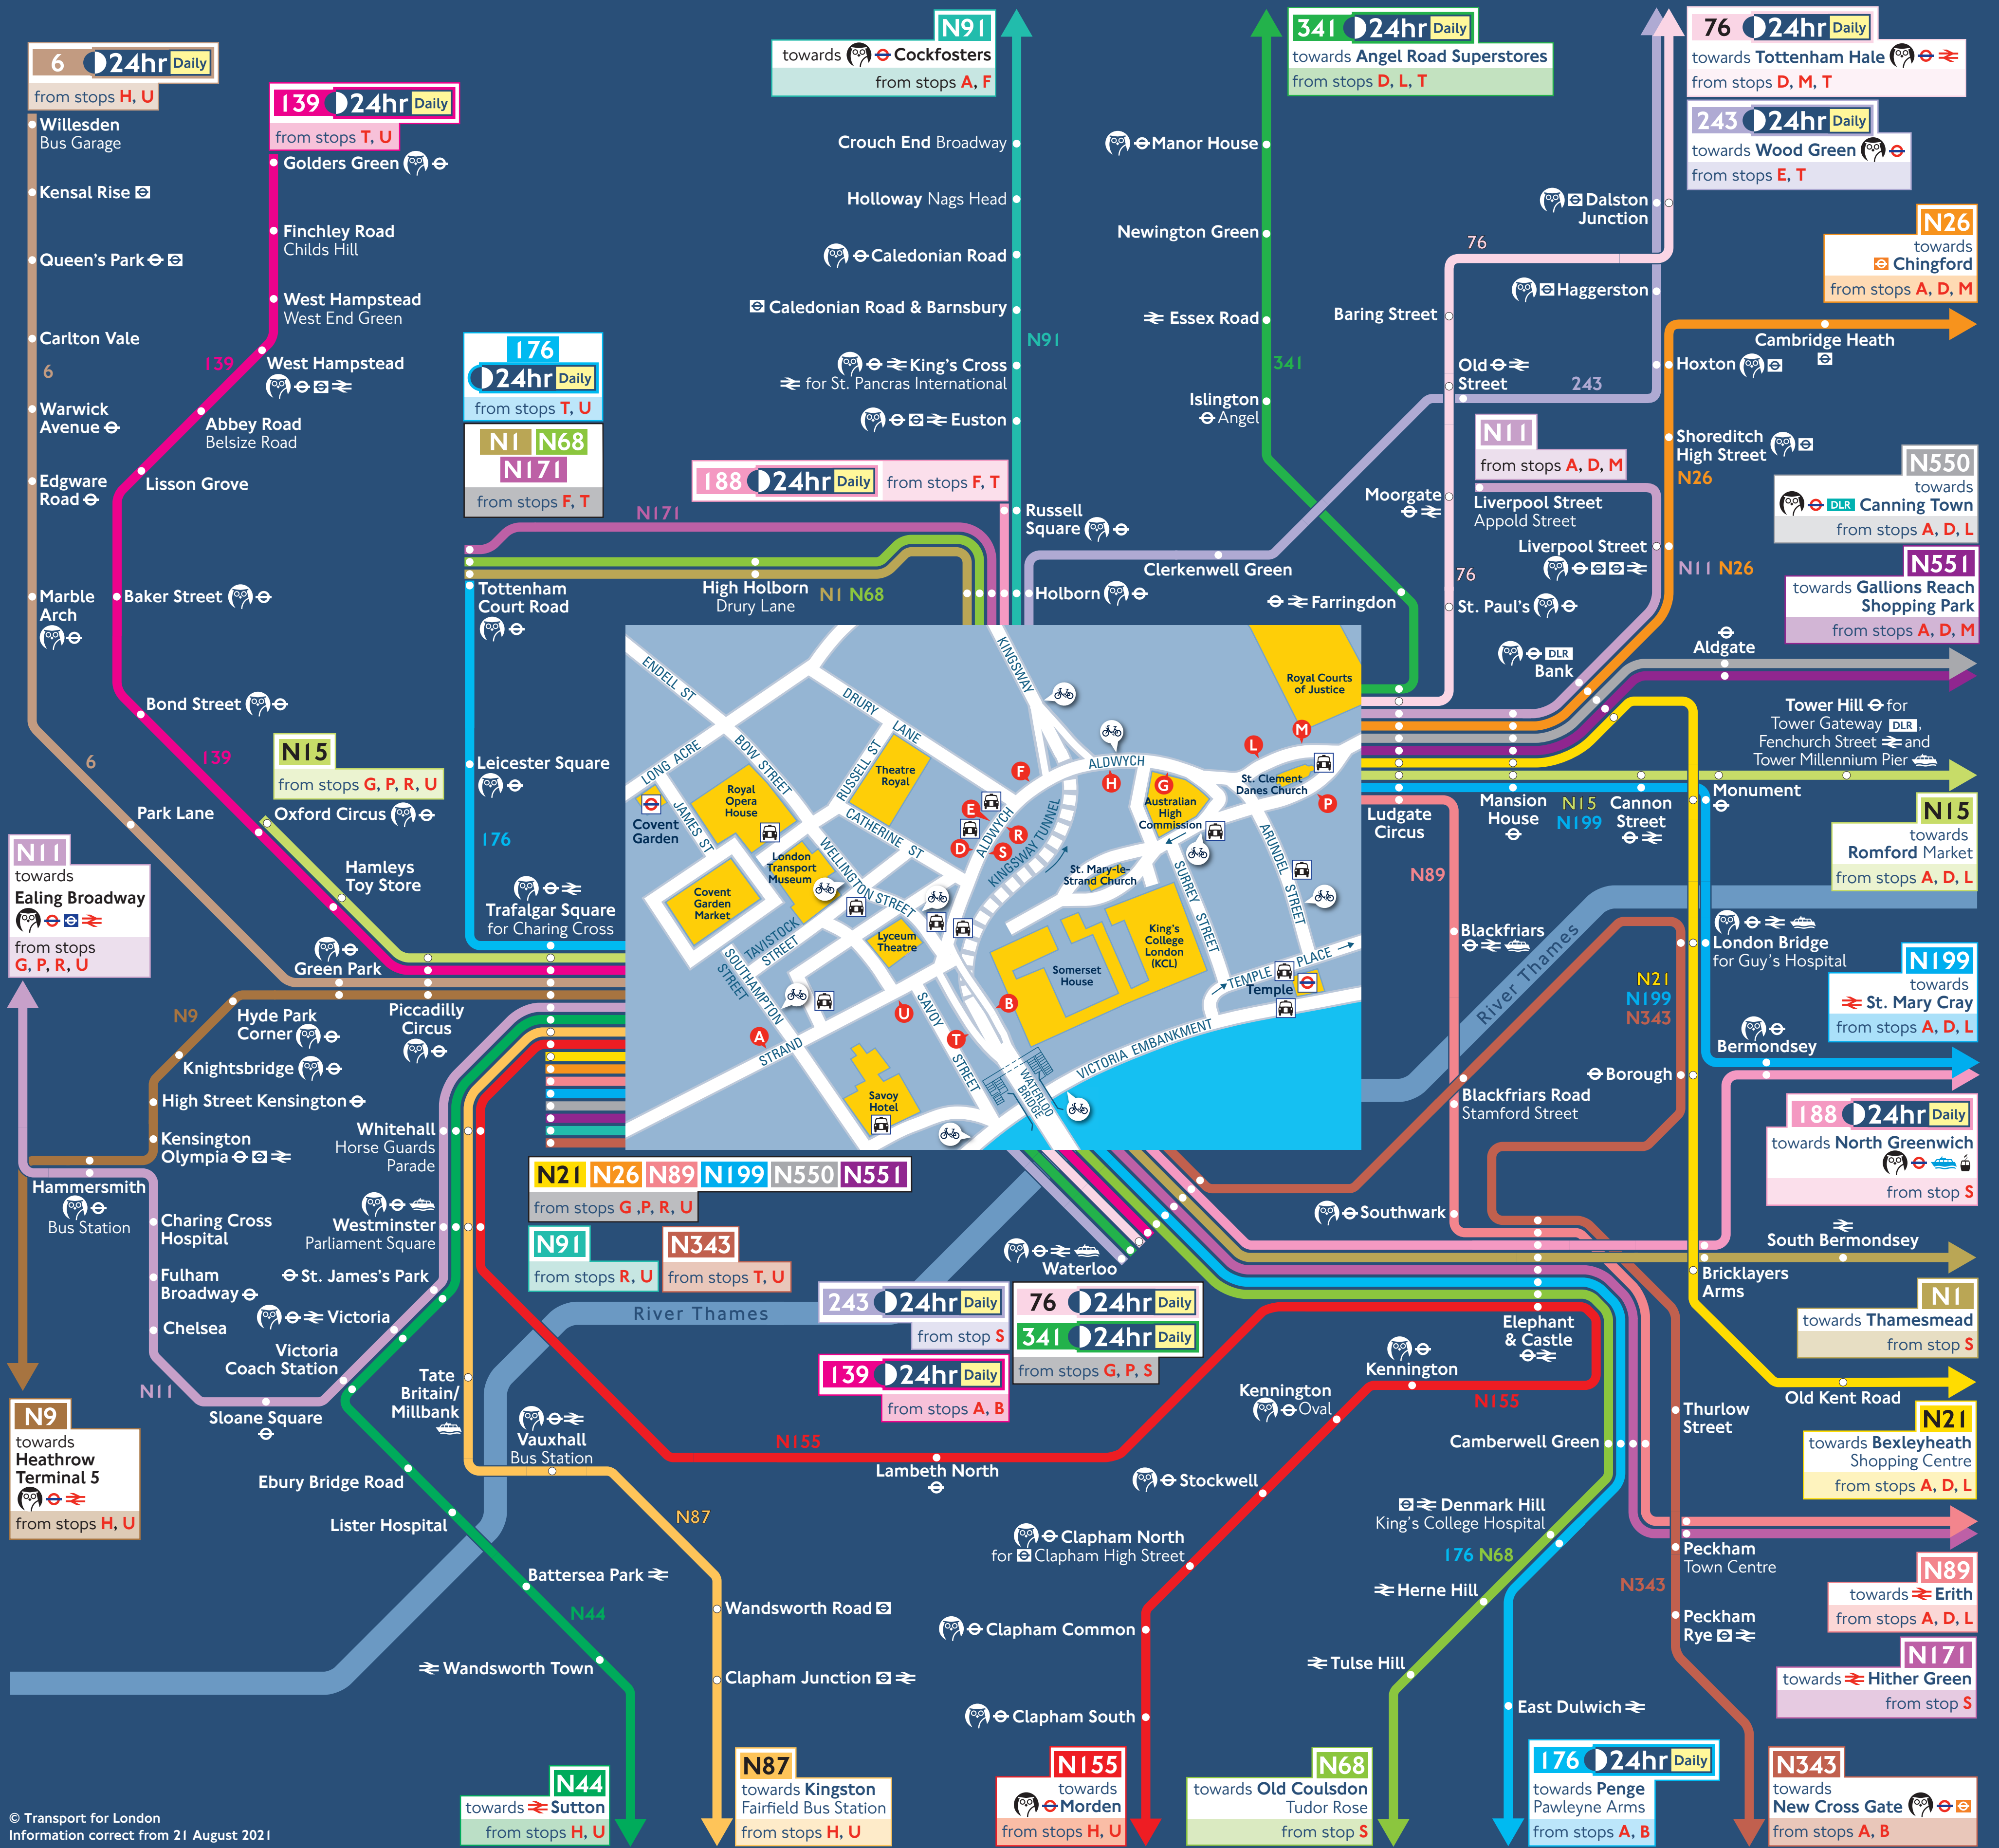

Night buses from Aldwych

© Transport for London
Information correct from 21 August 2021

How to use this map

- Find your destination on the map or in the Destination finder
- See the coloured lines on the map and numbers in the Destination finder for the bus routes that go to your destination
- Check the Destination finder and map (at the end of each coloured line) for the bus stops to catch your bus from
- Use the central map to find the nearest bus stop for your route
- Look for the bus stop letters at the top of the stop (see example for stop A to the right)

Key

- Connections with London Underground
- Connections with London Overground
- Connections with TfL Rail
- Connections with National Rail
- Connections with DLR
- Connections with London Trams
- Connections with river boats
- Connections with Emirates Air Line
- Cycle hire docking station
- Taxi rank
- Tube/London Overground station with 24-hour service Friday and Saturday nights

Ways to pay

- Use contactless (card or device). It's the same fare as Oyster pay as you go and you don't need to top up
- Download the free TfL app to top up or buy a ticket anytime, anywhere, or visit tfl.gov.uk/oyster. Alternatively, find your nearest Oyster Ticket Stop at tfl.gov.uk/ticketstopfinder or visit your nearest TfL station
- The Hopper fare offers you unlimited pay as you go Bus and Tram journeys within one hour. Always use the same card or device to touch in
- If you fail to show on demand a ticket, validated smartcard or other travel authority valid for the whole of your journey you may be liable for a penalty fare or prosecuted.

Destination finder

Destination	Bus routes	Bus stops
A		
Abbey Wood	N11	S
Aldgate	N550 N551	A, D, L A, D, M
Aldgate East	N15 N550	A, D, L A, D, L
Angel Road Superstores	341	D, L, T
B		
Balham	N155	H, U
Bank	N11 N26 N551	A, D, M A, D, L
Barking	N21 N550	A, D, L A, D, L
Barnehurst	N89	A, D, L
Beckton	N551	A, D, M
Bermondsey	188	S
Bexley	N199	A, D, L
Bexleyheath Shopping Centre	N21 N89	A, D, L A, D, L
Blackheath	N89	A, D, L
Bounds Green	N91	A, F
Brockley	N171	S
Bromley South	N199	A, D, L
C		
Canary Wharf	N550	A, D, L
Canning Town	N15 N550	A, D, L A, D, M
Cannon Street	N15 N199	A, D, L S
Charlton	N11	S
Chingford	N26	A, D, M
Clapham Common	N155	H, U
Clapham Junction	N87	H, U
Cockfosters	N91	A, F
Colliers Wood	N155	H, U
Coulsdon South	N68	S
Coulsdon Town	N68	S
Crofton Park	N171	S
Custom House	N551	A, D, M
D		
Dalston Junction	76	D, M, T
Dalston Junction and Dalston Kingsland	243	E, T
Denmark Hill	176	A, B
King's College Hospital	N68	S
Deptford Bridge	N89	A, D, L
E		
Ealing Broadway	N11	G, P, R, U
East Croydon	N68	S
East Dulwich	176	A, B
East India	N550	A, D, L
Elephant & Castle	176 N343	A, B S
Erith	188 N1 N68 N171	S A, D, L H, U S
Essex Road	N89	A, D, L
Euston	N155	H, U
F		
Farringdon	N89	A, D, L
Forest Hill	N155	H, U
Fulham Broadway	N89	A, D, L
G		
Gallions Reach Shopping Park	N551	A, D, M
Golders Green	139	T, U