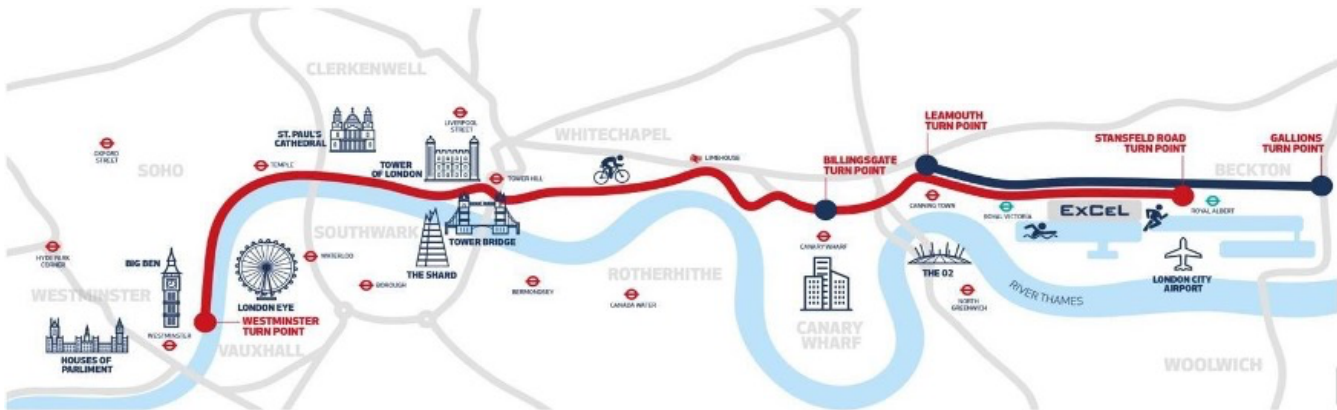

July 2023

Dear Residents and Business Owners,

The London Triathlon is returning but with a few new changes! The event has teamed up with Challenge Family and will now be known as Challenge London, helping to raise funds for numerous charities including Great Ormond Street Hospital. Challenge London will start and finish at the ExCeL Centre on the **Sunday 6<sup>th</sup> August**. This year there will be some new elements including the participation of pro athletes, a middle-distance options and RBC community waves.

The route of Challenge London is shown below and is also available to view on our website <https://challenge-london.com>. It will be necessary to close certain roads along the route for the event to take place. We have again worked closely with Westminster City Council, City of London, London Borough of Tower of Hamlets, London Borough of Newham, and TfL to ensure disruption is kept to the absolute minimum.

**On Sunday 6<sup>th</sup> August** the timing of road closures will be as follows (please note road closure timings have increased by 30 mins in the morning):

EVENT DAY	ROADS CLOSED	TIME OF CLOSURE
<b>SUNDAY 6 AUGUST</b> <b>(Blue Route on Map)</b>	Lower Lea Crossing / Tidal Basin Roundabout / Western Gateway / Seagull Lane / Royal Albert Way	04:30 – 16:00
<b>SUNDAY 6 AUGUST</b> <b>(Red Route on Map)</b>	Victoria Embankment/Westminster Bridge to The Highway/ Butcher Row / Limehouse Link Tunnel. (Limehouse Link Tunnel Exclusive)	04:30 – 12:30
<b>SUNDAY 6 AUGUST</b> <b>(Red Route on Map)</b>	Limehouse Link Tunnel / Aspen Way / East India Tunnel WB	04:30 – 14:00